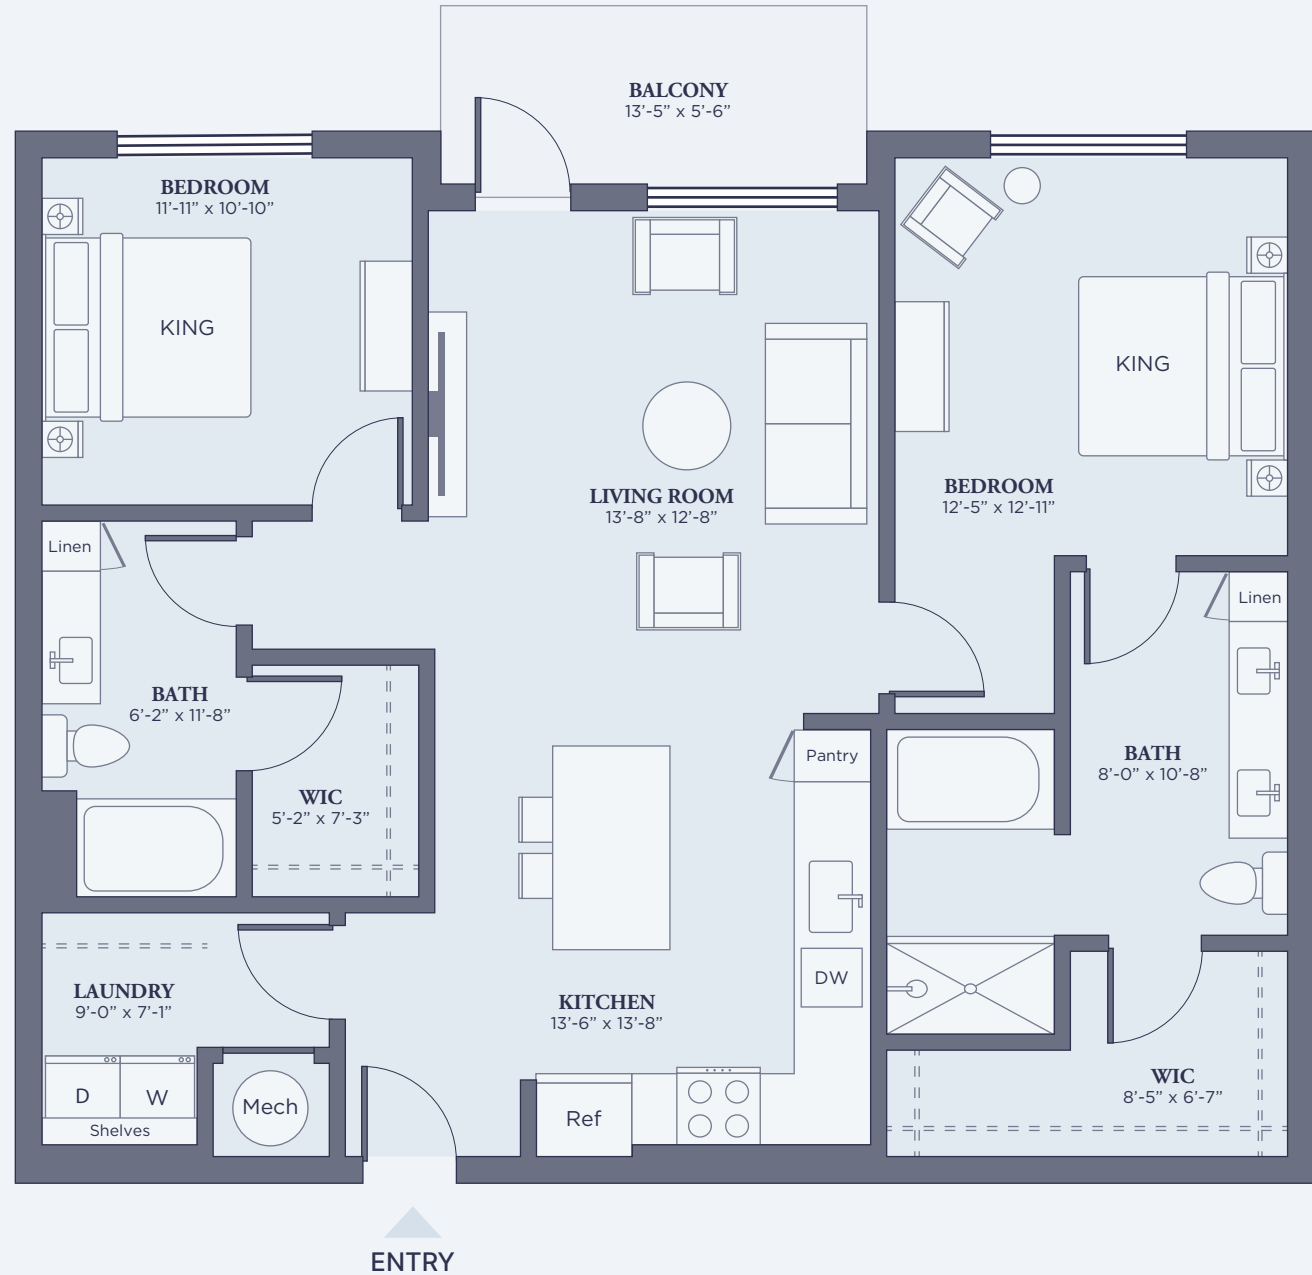

SOLIS BIRKDALE

B4

2 BEDROOM
2 BATHROOM

1 224 SQ.FT.