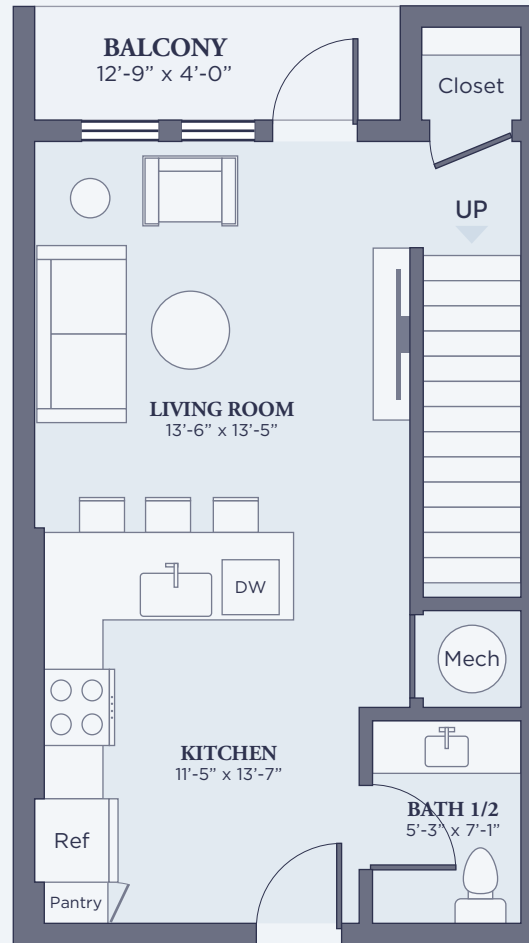

SOLIS BIRKDALE

T1

1 BEDROOM
1.5 BATHROOM

1 036 SQ.FT.

Level 1