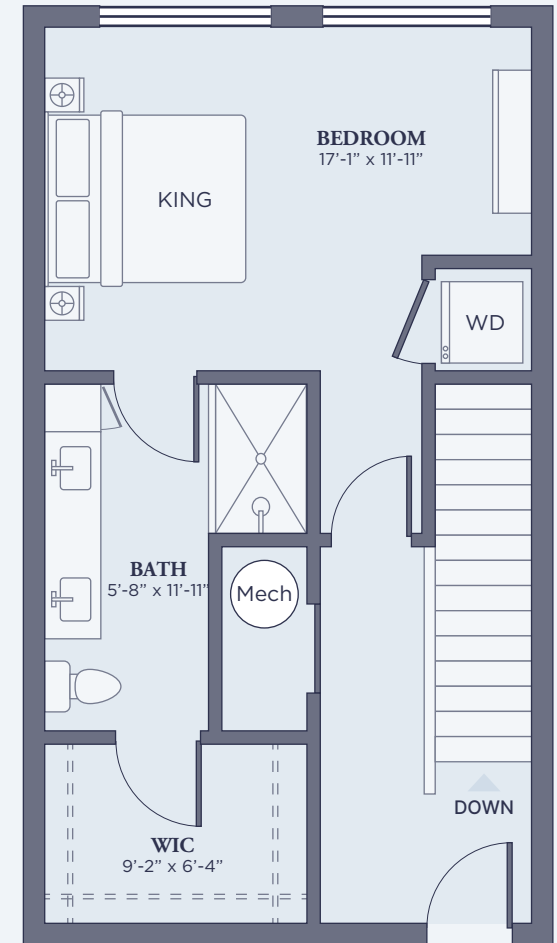

SOLIS BIRKDALE

A1

1 BEDROOM
1 BATHROOM

750 - 792 SQ.FT.

SOLIS
BIRKDALE

A1D

1 BEDROOM
1 BATHROOM
DEN

810 - 829 SQ.FT.

SOLIS
BIRKDALE

A4

1 BEDROOM
1 BATHROOM

828 SQ.FT.

SOLIS BIRKDALE

A5

1 BEDROOM
1 BATHROOM

994 SQ.FT.

SOLIS BIRKDALE

C1

3 BEDROOM
2 BATHROOM

1 434 - 1 442 SQ.FT.

SOLIS BIRKDALE

C2

3 BEDROOM
2 BATHROOM

1 442 SQ.FT.

SOLIS BIRKDALE

T1

2 BEDROOM
2 BATHROOM

1 036 SQ.FT.

Level 1

ENTRY 1

Level 2

ENTRY 2