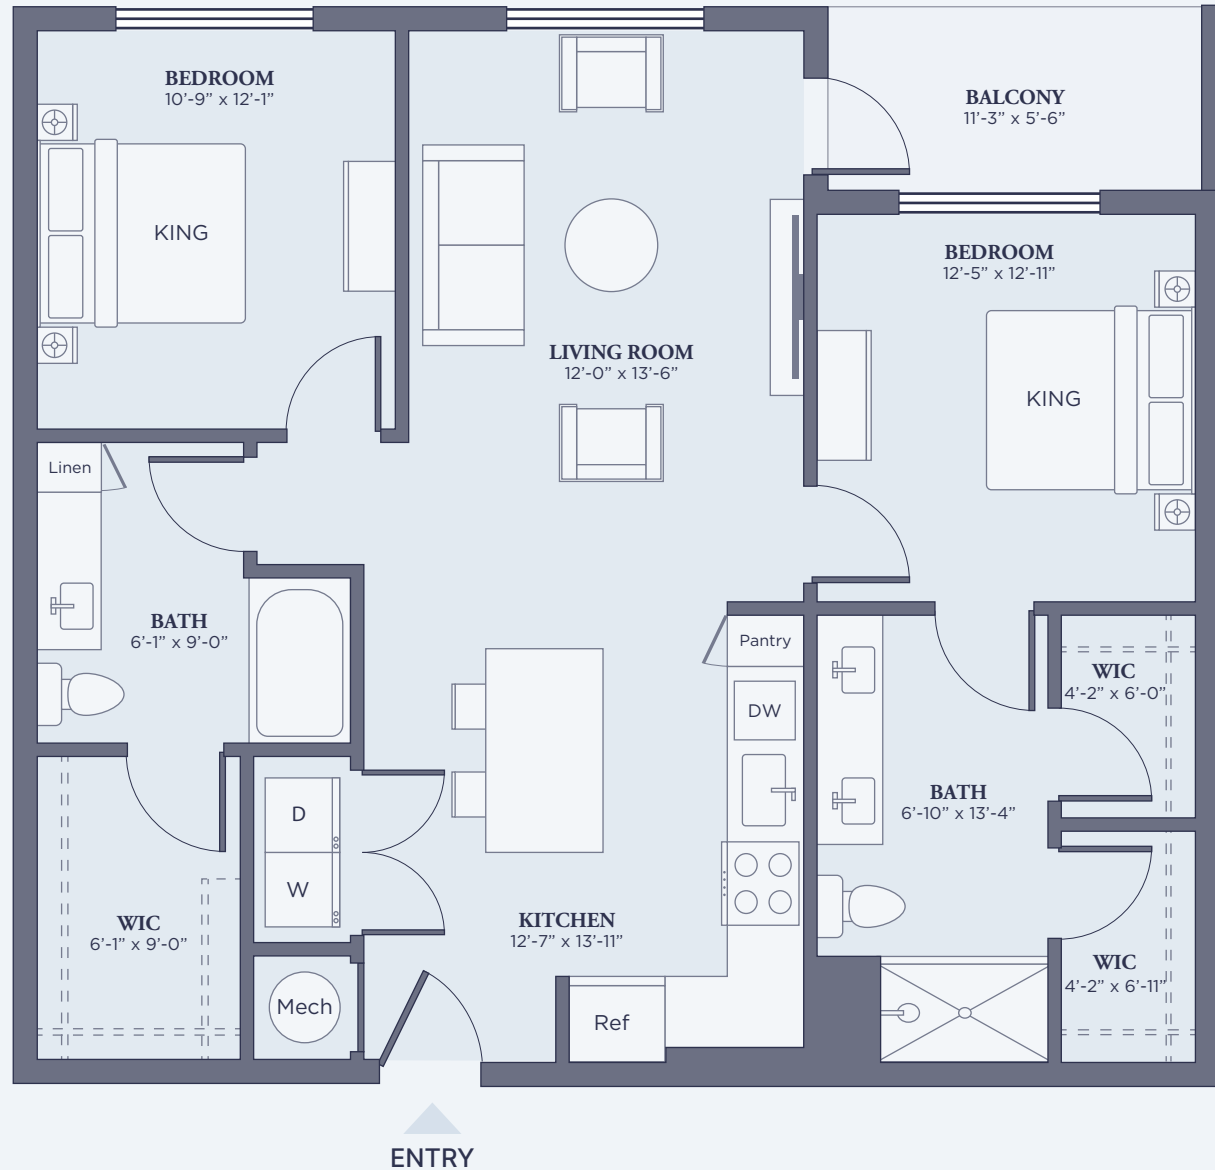

SOLIS BIRKDALE

B1

2 BEDROOM
2 BATHROOM

1 055 SQ.FT.

SOLIS BIRKDALE

B2

2 BEDROOM
2 BATHROOM

1 077 - 1 109 SQ.FT.

SOLIS BIRKDALE

B3

2 BEDROOM
2 BATHROOM

1 077 - 1 157 SQ.FT.

SOLIS BIRKDALE

B4

2 BEDROOM
2 BATHROOM

1 224 SQ.FT.