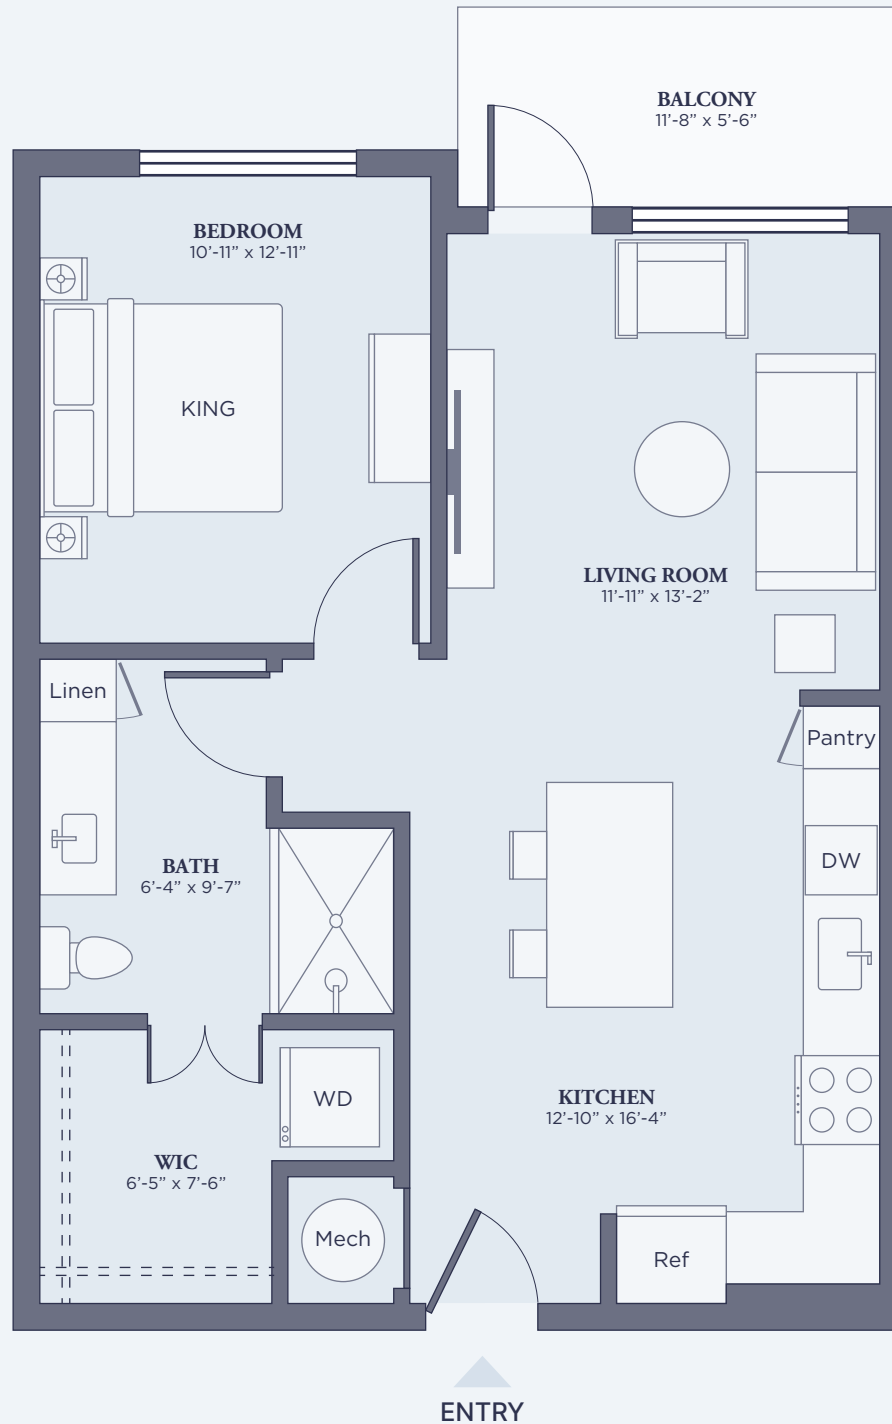

SOLIS BIRKDALE

A1

1 BEDROOM
1 BATHROOM

750 - 792 SQ.FT.

SOLIS
BIRKDALE

A1D

1 BEDROOM
1 BATHROOM
DEN

810 - 829 SQ.FT.

SOLIS
BIRKDALE

A2

1 BEDROOM
1 BATHROOM

778 SQ.FT.

SOLIS BIRKDALE

A3

1 BEDROOM
1 BATHROOM

778 SQ.FT.

SOLIS
BIRKDALE

A4

1 BEDROOM
1 BATHROOM

828 SQ.FT.

SOLIS BIRKDALE

A5

1 BEDROOM
1 BATHROOM

994 SQ.FT.

SOLIS BIRKDALE

A6D

1 BEDROOM
1 BATHROOM
DEN

994 SQ.FT.

SOLIS BIRKDALE

A7

1 BEDROOM
1 BATHROOM
DEN

1 091 SQ.FT.