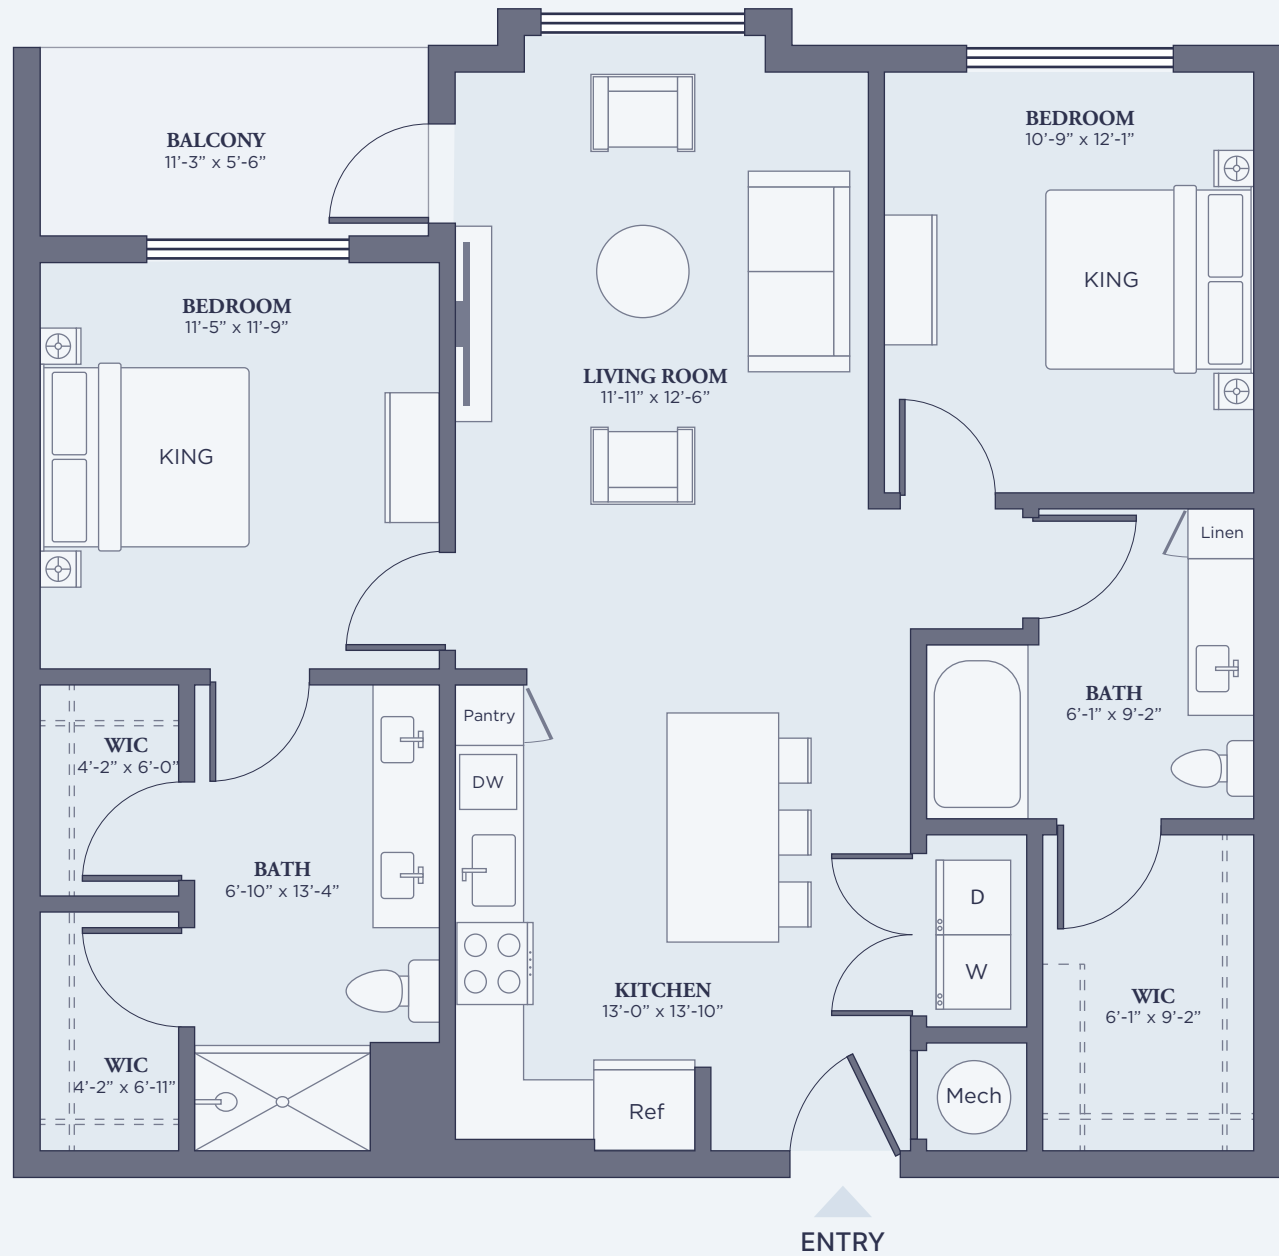

SOLIS BIRKDALE

B1

2 BEDROOM
2 BATHROOM

1 055 SQ.FT.

SOLIS BIRKDALE

B2

2 BEDROOM
2 BATHROOM

1 077 - 1 109 SQ.FT.

SOLIS BIRKDALE

B3

2 BEDROOM
2 BATHROOM

1 077 - 1 157 SQ.FT.

SOLIS BIRKDALE

B4

2 BEDROOM
2 BATHROOM

1 224 SQ.FT.