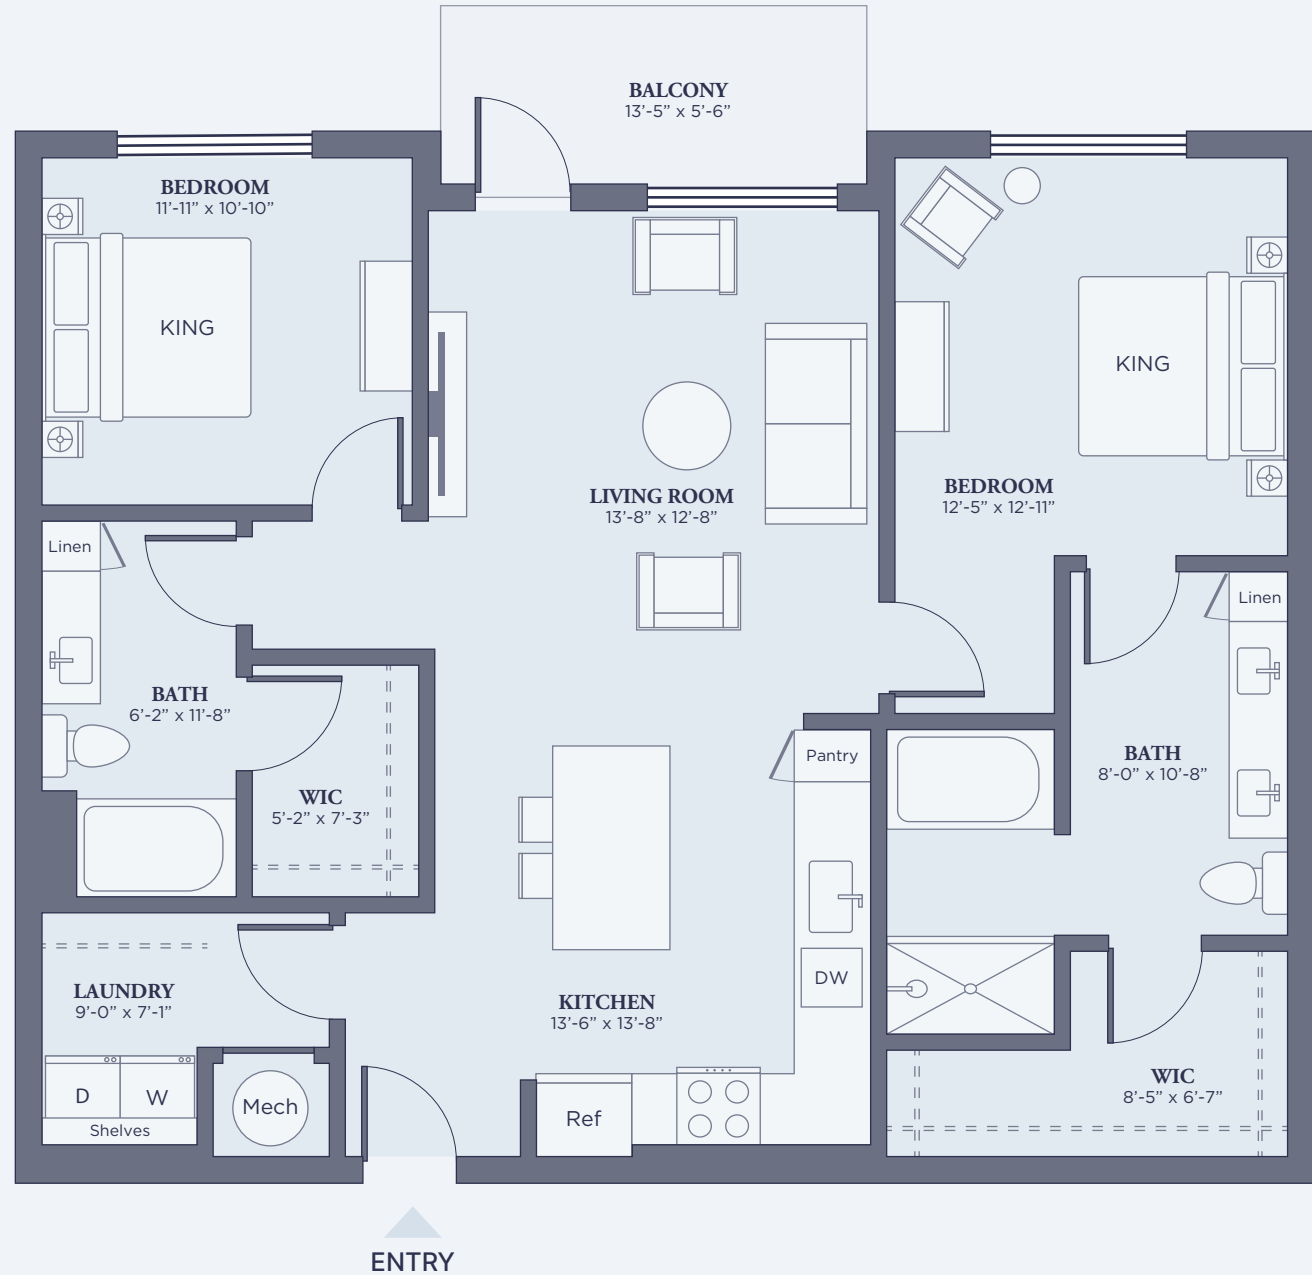

SOLIS BIRKDALE

B3

2 BEDROOM
2 BATHROOM

1 077 - 1 157 SQ.FT.

SOLIS BIRKDALE

B4

2 BEDROOM
2 BATHROOM

1 224 SQ.FT.

SOLIS BIRKDALE

B5

2 BEDROOM
2 BATHROOM

1 252 SQ.FT.

SOLIS
BIRKDALE

B6

2 BEDROOM
2 BATHROOM

1 305 SQ.FT.