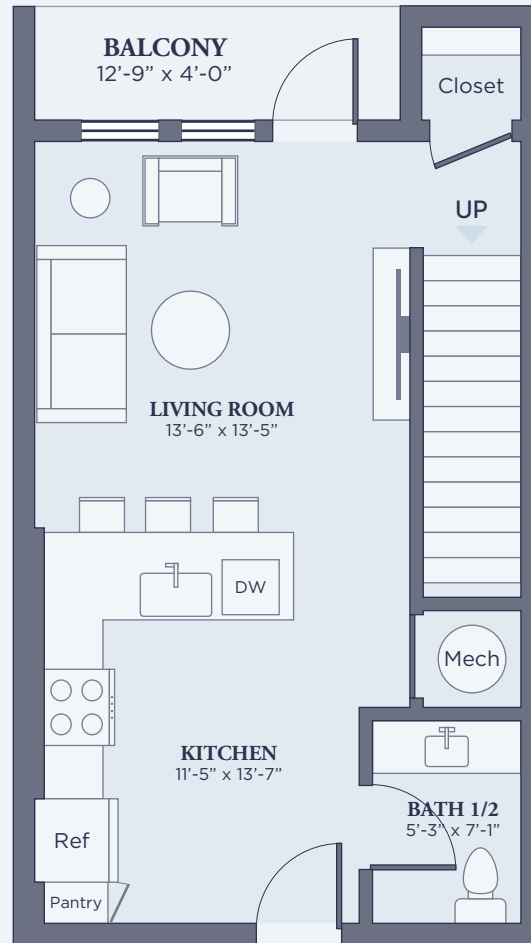

SOLIS
BIRKDALE

A4

1 BEDROOM
1 BATHROOM

828 SQ.FT.

SOLIS BIRKDALE

A5

1 BEDROOM
1 BATHROOM

994 SQ.FT.

SOLIS BIRKDALE

B5

2 BEDROOM
2 BATHROOM

1 252 SQ.FT.

SOLIS
BIRKDALE

B6

2 BEDROOM
2 BATHROOM

1 305 SQ.FT.

SOLIS BIRKDALE

C1

3 BEDROOM
2 BATHROOM

1 434 - 1 442 SQ.FT.

SOLIS BIRKDALE

C2

3 BEDROOM
2 BATHROOM

1 442 SQ.FT.

SOLIS BIRKDALE

T1

2 BEDROOM
2 BATHROOM

1 036 SQ.FT.

Level 1

ENTRY 1

Level 2

ENTRY 2