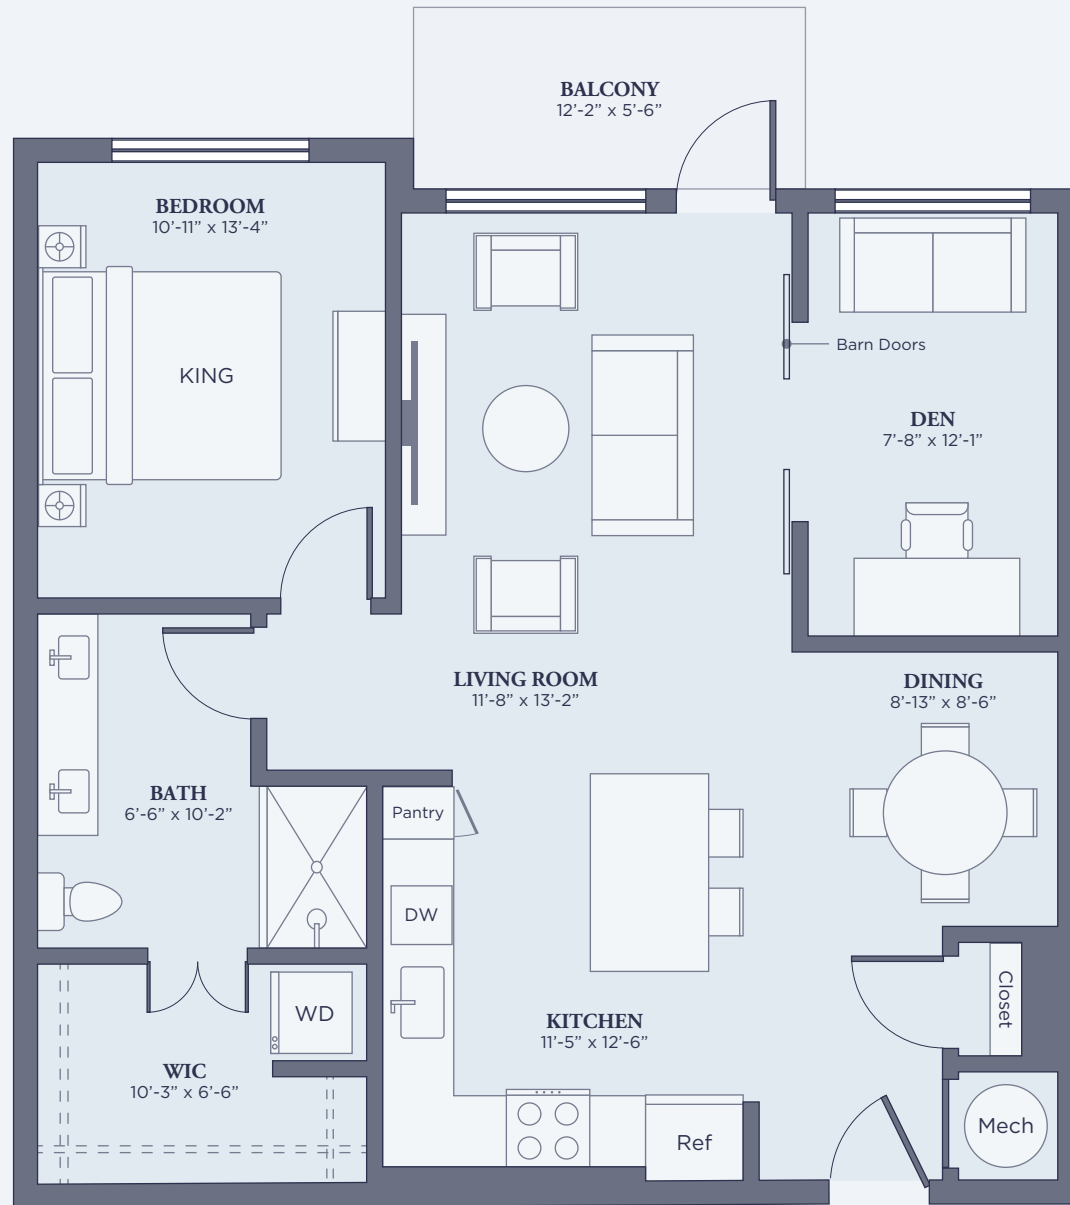

SOLIS BIRKDALE

A1

1 BEDROOM
1 BATHROOM

750 - 792 SQ.FT.

SOLIS
BIRKDALE

A1D

1 BEDROOM
1 BATHROOM
DEN

810 - 829 SQ.FT.

SOLIS
BIRKDALE

A2

1 BEDROOM
1 BATHROOM

778 SQ.FT.

SOLIS BIRKDALE

A3

1 BEDROOM
1 BATHROOM

778 SQ.FT.

SOLIS
BIRKDALE

A4

1 BEDROOM
1 BATHROOM

828 SQ.FT.

SOLIS BIRKDALE

A5

1 BEDROOM
1 BATHROOM

994 SQ.FT.

SOLIS BIRKDALE

A6D

1 BEDROOM
1 BATHROOM
DEN

994 SQ.FT.

SOLIS BIRKDALE

A7

1 BEDROOM
1 BATHROOM
DEN

1 091 SQ.FT.